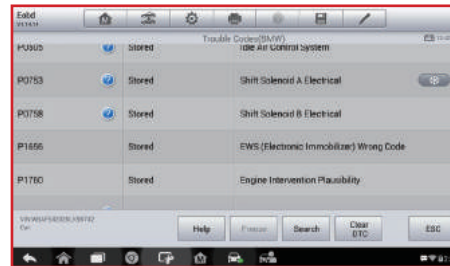

TROUBLE CODES