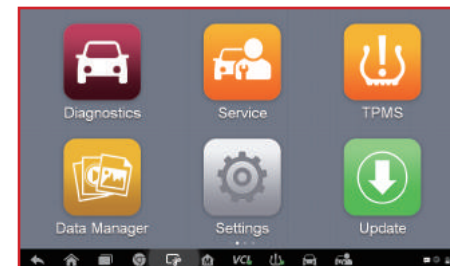

POWERFUL SOFTWARE

MAIN MENU