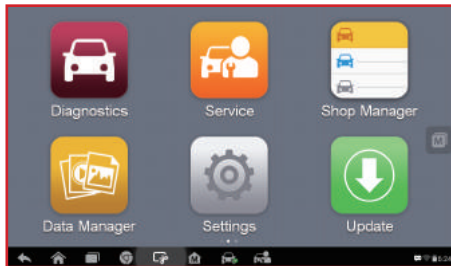

POWERFUL SOFTWARE

MAIN MENU